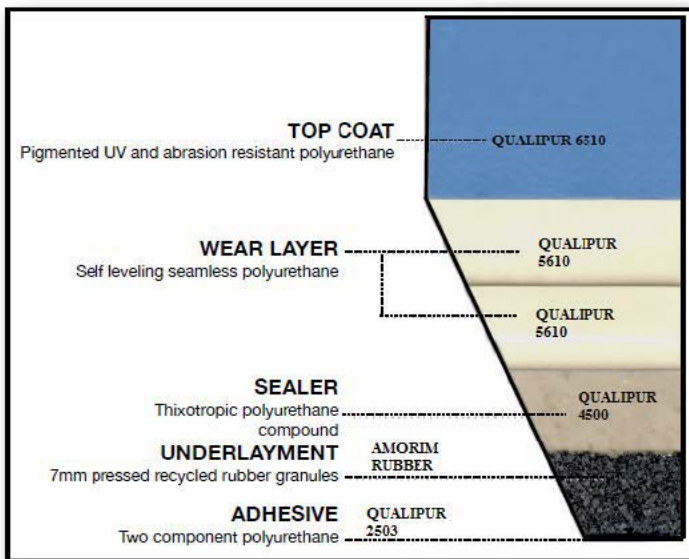

### DYNAPOINT FEATURES:

- ✓ **Ideal Multipurpose Surface for School and college Use**
- ✓ **Accepts Heavy Loads**
- ✓ **Available in Various Thicknesses from 5mm to 13mm**
- ✓ **Environmentally Friendly and Fully DIN/ASTM Tested**
- ✓ **Excellent Ball Bounce, Ball Roll and Force Reduction**
- ✓ **Seamless Surface for Low Maintenance**

### GAME LINE COLORS

### SURFACE COLORS

FORCE REDUCTION	35%	DIN 18032	9+2
	25%	DIN 18032	7+2
	53%	DIN 18032	14+3
FRICITION (DRY)	0.45		
FRICITION (DAMP)	0.3		
BALLBOUNCE	99%	DIN 18032	(ALL SYSTEMS)
HARDNESS	81	SHORE A	
GLOSS	3-6%		
RESIDUAL IMPRESSION	0.4 MM	DIN 18032	
IMPACT RESISTANCE	18 NM	DIN 18032	
RESISTANCE TO ROLLING LOAD	≥1500		
RESISTANCE TO INDENTATION	0.35 MM @ 5 mins		
	0.15 MM @ 24 hrs		
MAXIMUM STATIC LOAD	18 KG/CM2		
FLAMMABILITY	Class 1 - Not Flammable		
TENSILE STRENGTH (TOP)	10 N/MM2		
TEAR STRENGTH (GRAVES)	25 N/MM		
ELONGATION AT BREAKS (TOP)	156%		
COLOR FASTNESS	8	Excellent	
ABRASION RESISTANCE	0.08	mm LOSS TABER	
ADHESIVE TYPE	2 Component Polyurethane		
SELF-LEVELLING LAYER TYPE	Mercury/ Cadium Free 2 Component Polyurethane		
VERTICAL DEFORMATION	1.4 MM		
VOC CONTENT - adhesive	0 g/L		
VOC CONTENT - topcoat	41 g/L		