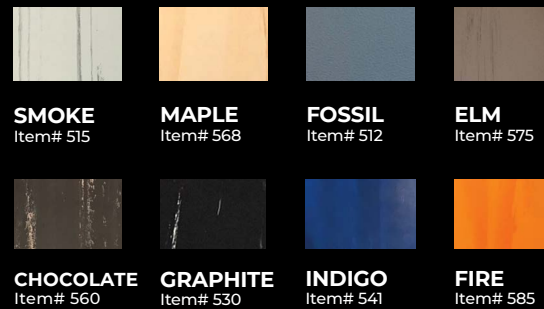

SPORTFLOOR® ProXL