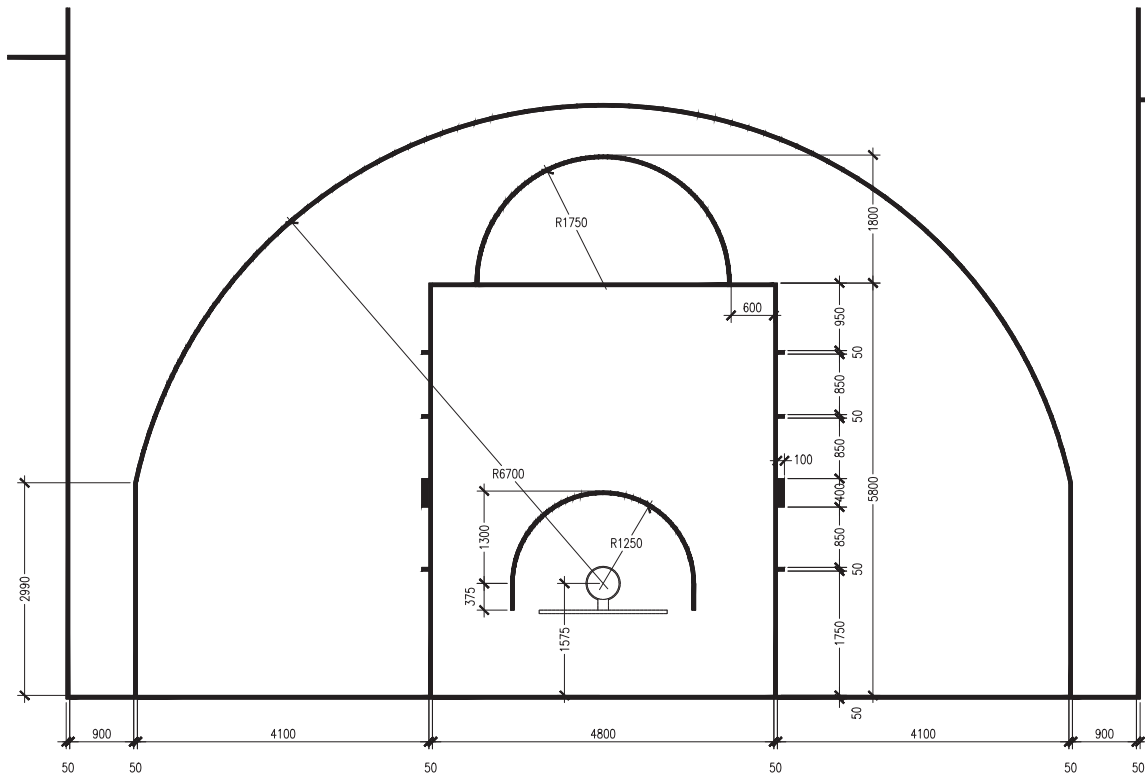

## Standard FIBA Style Basketball Game Lines

1 BASKETBALL COURT - 2010 FIBA STYLE  
50 MM LINE - BLACK

2 THREE POINT LINE AND KEY DETAIL