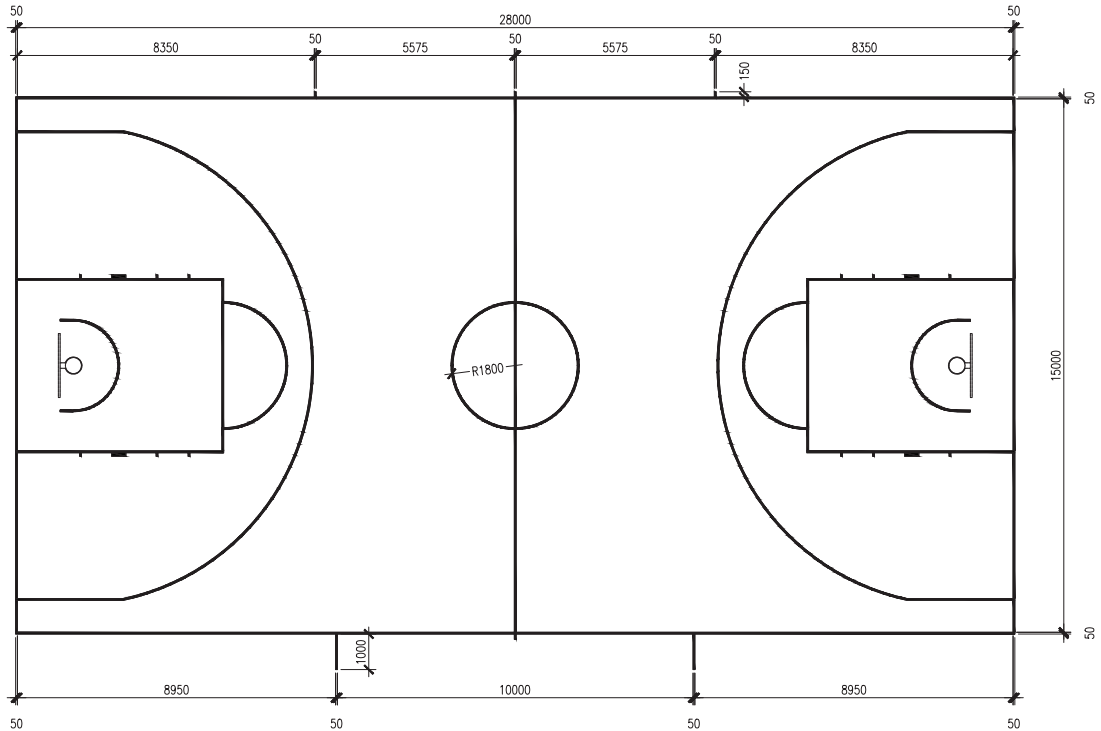

## Standard FIBA Style Basketball Game Lines

1 BASKETBALL COURT - 2010 FIBA STYLE  
50 MM LINE - BLACK

2 THREE POINT LINE AND KEY DETAIL