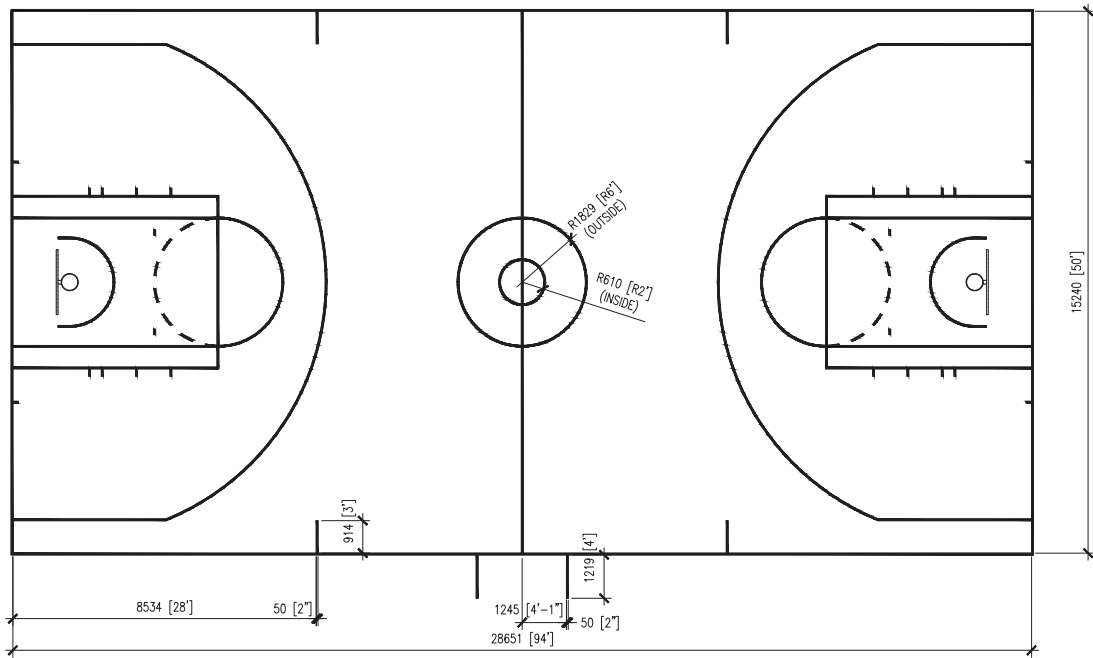

Standard NBA Style Basketball Game Lines

1 BASKETBALL COURT - NBA STYLE
50 MM LINE - BLACK

2 THREE POINT LINE AND KEY DETAIL