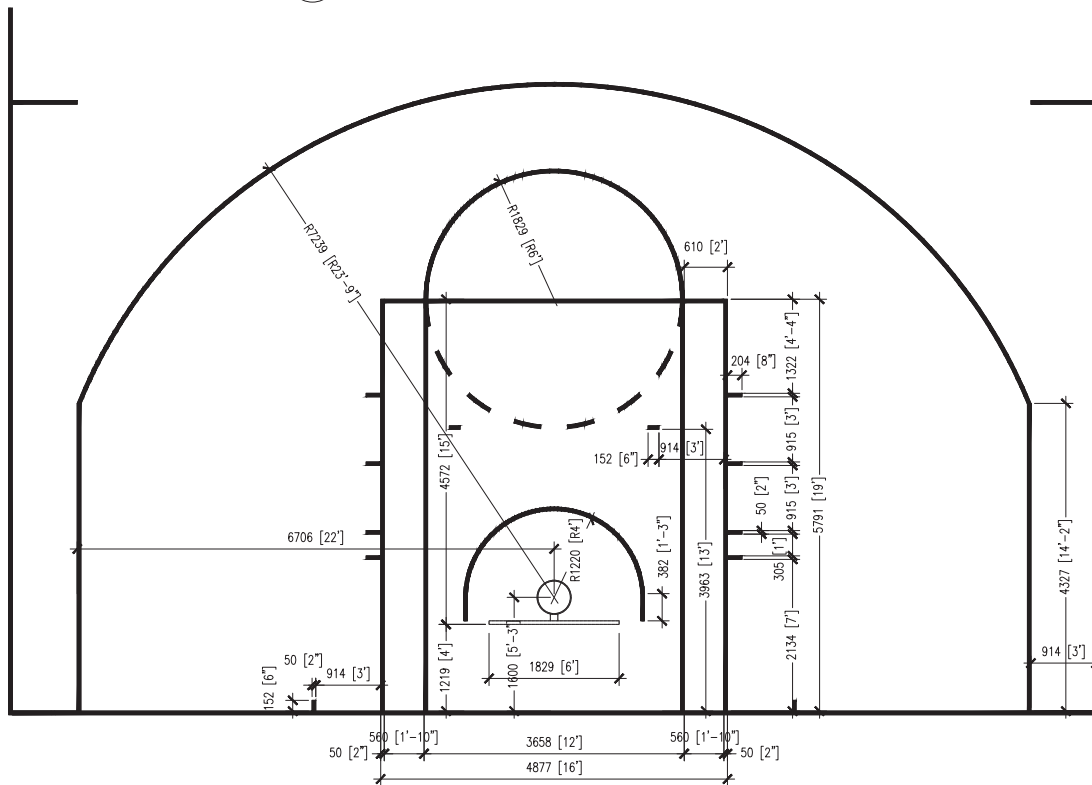

Standard NBA Style Basketball Game Lines

1 BASKETBALL COURT - NBA STYLE
50 MM LINE - BLACK

2 THREE POINT LINE AND KEY DETAIL