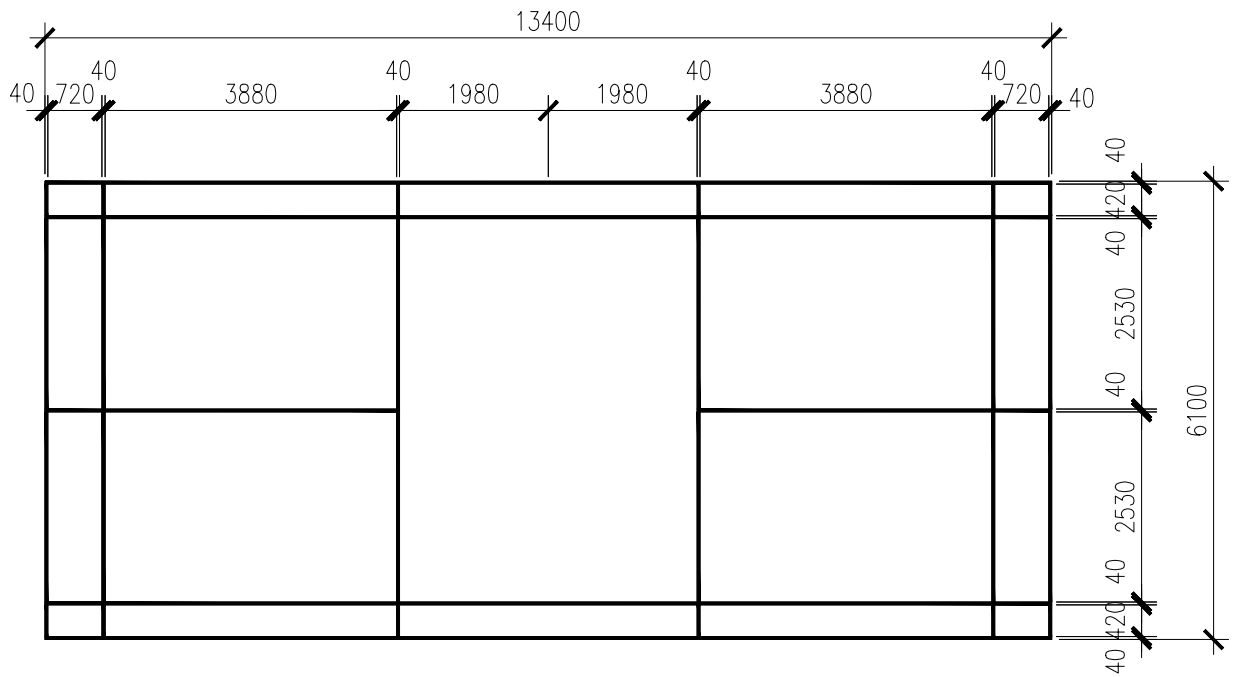

## Standard Badminton Game Lines

1 STANDARD BADMINTON COURT  
40 MM LINE