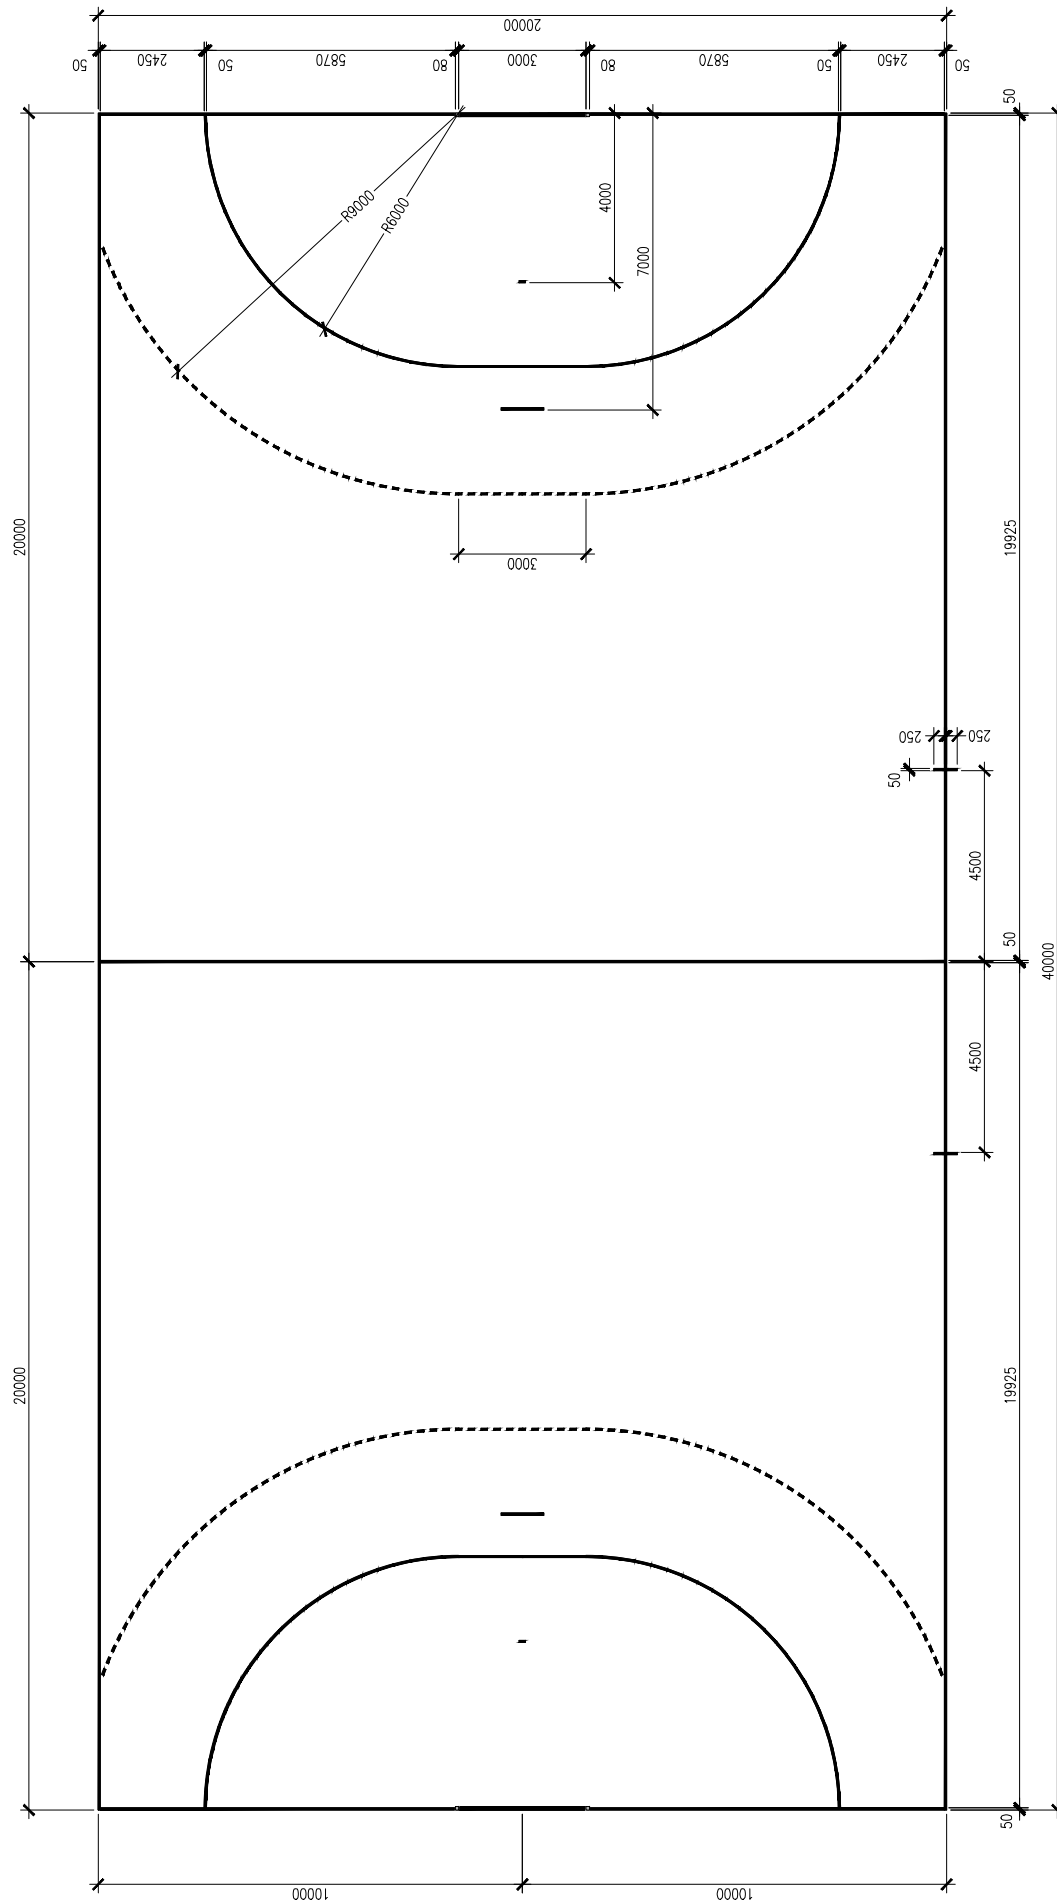

Standard Handball Game Lines

1 STANDARD HANDBALL COURT
50 MM LINE

1 GOAL AREA DETAIL