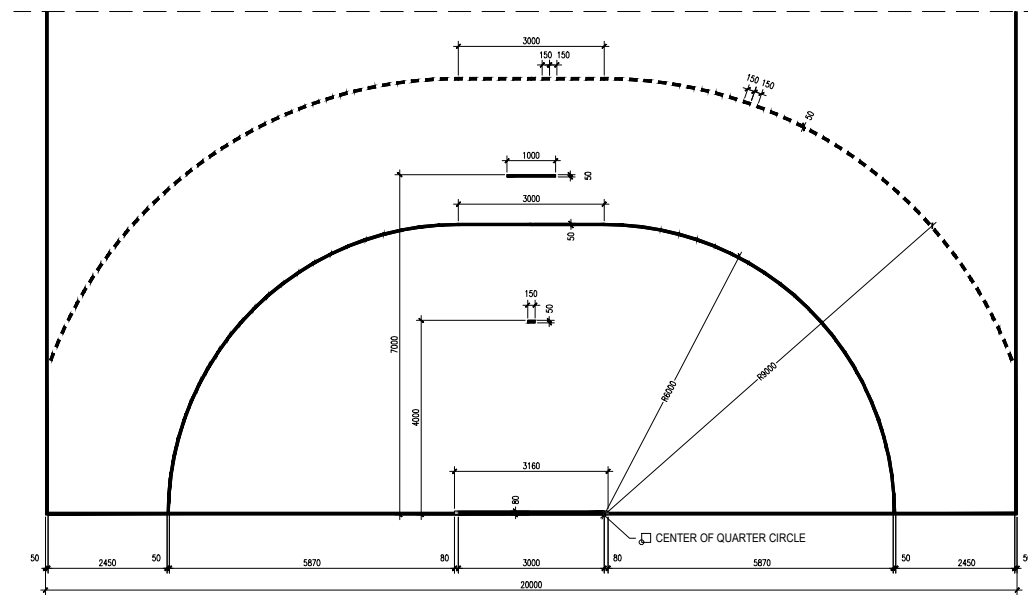

Standard Handball Game Lines

1 STANDARD HANDBALL COURT
50 MM LINE

1 GOAL AREA DETAIL