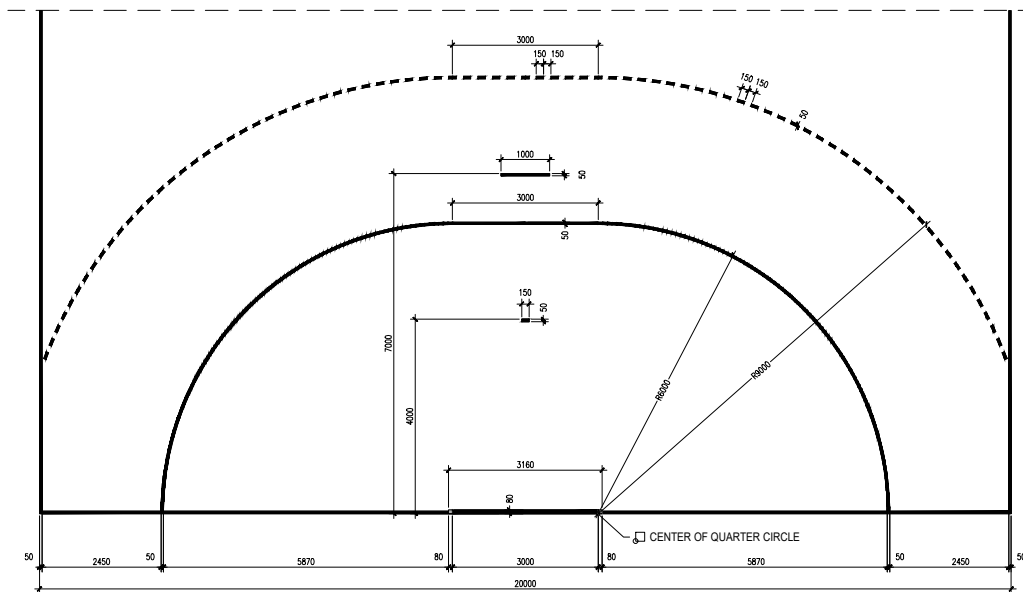

Standard Handball Game Lines

1 STANDARD HANDBALL COURT
50 MM LINE

1 GOAL AREA DETAIL