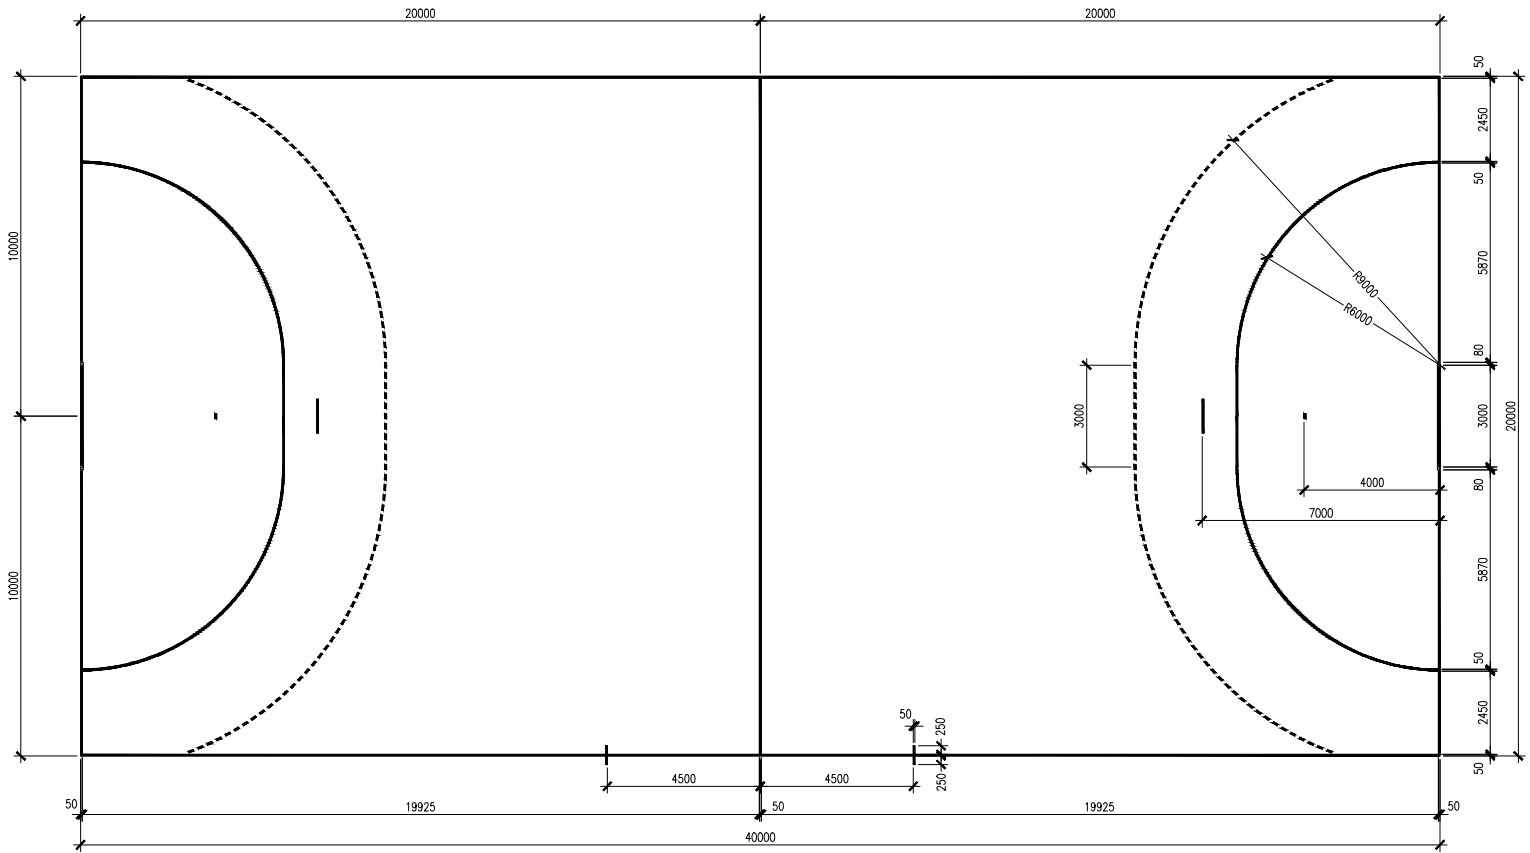

Standard Handball Game Lines

1 STANDARD HANDBALL COURT
50 MM LINE

1 GOAL AREA DETAIL