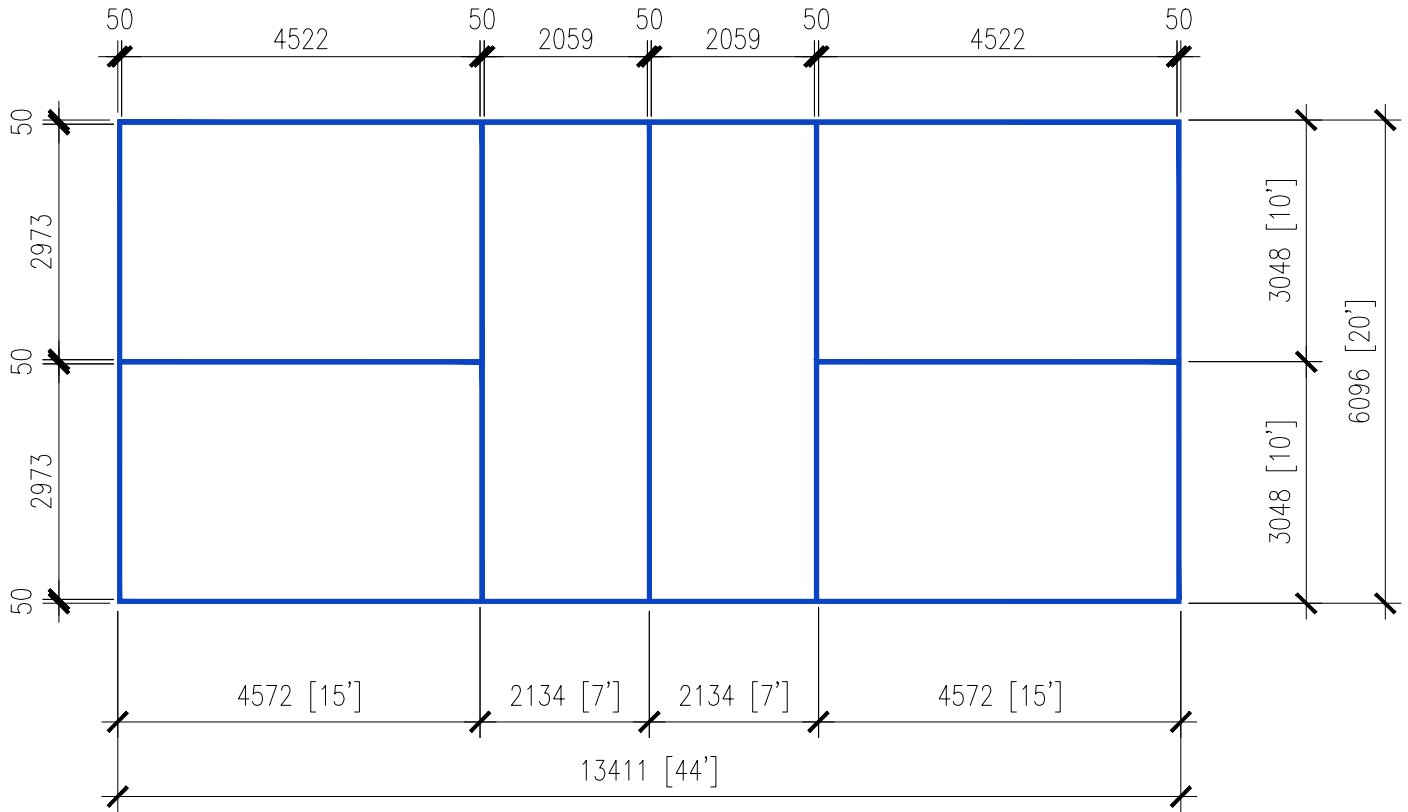

## Standard Pickleball Game Lines

1 STANDARD PICKLEBALL COURT  
50 MM LINE