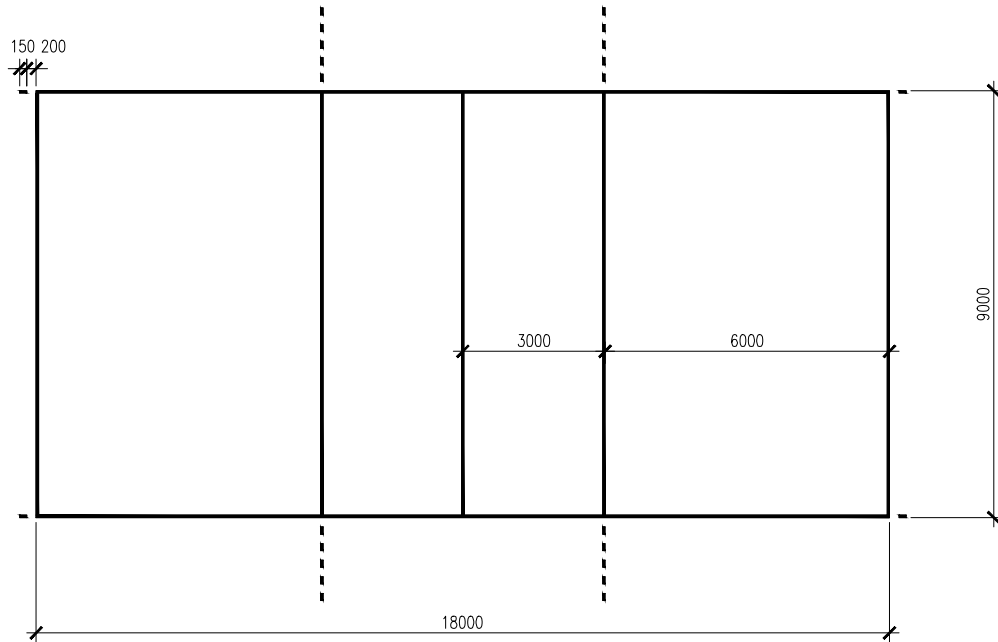

Standard Volleyball Game Lines

1 STANDARD VOLLEYBALL COURT
50 MM LINE

2 ATTACK LINES DETAIL